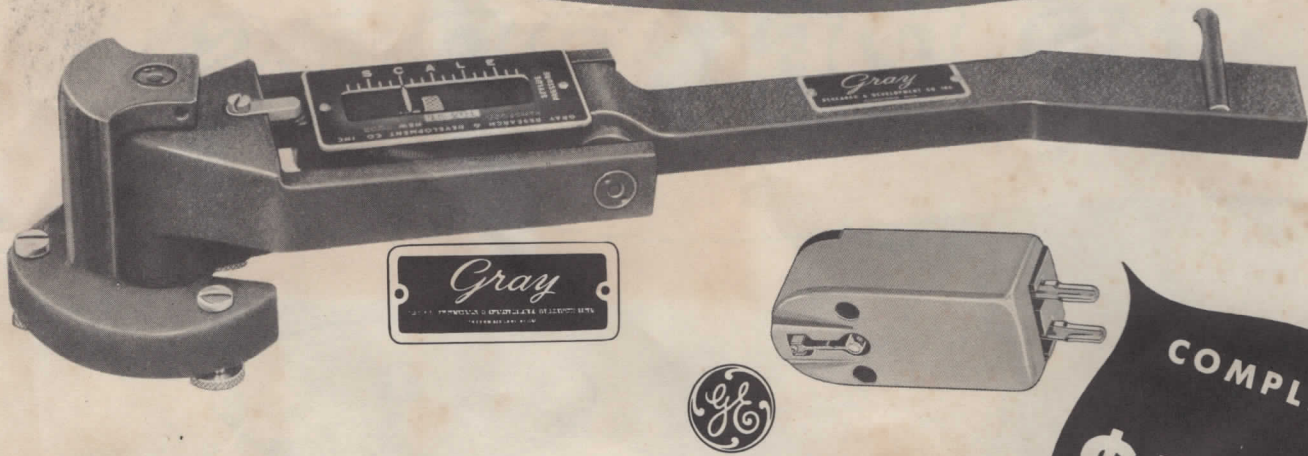

This is **THE ARM**<sup>\*</sup> for micro groove  
**LP RECORDS**

**\***  
APPROVED by  
Columbia Records For  
Professional reproduction  
of LP records.

APPROVED by  
Columbia Broadcasting Co.

**GRAY RESEARCH AND DEVELOPMENT COMPANY, Inc.**

## MEETS STRICTEST REQUIREMENTS

GRAY Transcription Arms have been designed to meet the strictest requirements of modern highly compliant pick-up cartridges. The GRAY Model 103-LP Arm has special spring adjustments which permit the accurate setting of the precise stylus pressure required for Micro-Groove records.

The important part the Arm plays in making it possible for a good reproducer to deliver the maximum performance of which it is fully capable is widely recognized by leading audio engineers. The GRAY 103-LP ARM is approved by leading authorities as the best of its kind regardless of cost.