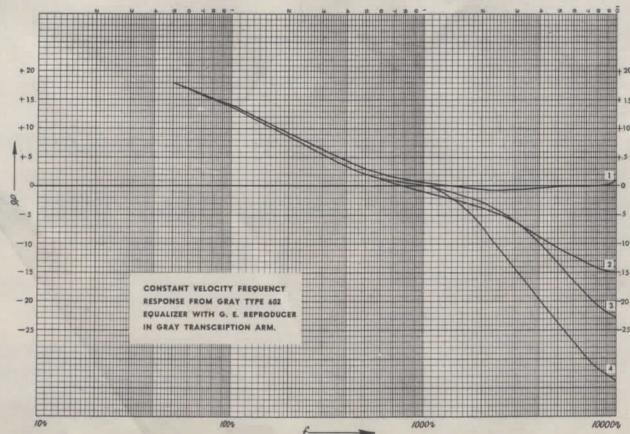

602 Equalizer

ENGINEERED HIGH FIDELITY

The GRAY 602 Equalizer is an advanced design of the famous GRAY 601 and has been specially engineered to provide the same constant velocity frequency response for LP records. A convenient control permits instantaneous switching from conventional records to Micro-Groove. Here in one assembly are *all* of the various combinations of equalization required for *all* types of records.

The frequency response curves from the GRAY 602 Equalizer are considerably more accurate than obtained from well known makes of similar type for other reproducers. Hum sensitivity is low — so low as to be immeasurable with the usual available equipment. The GRAY 602 Equalizer is truly the finest equipment of its kind yet developed.

When "LP" setting is used with the Gray 103-LP Arm and GED-LP Cartridge on Micro-Groove records, position #2 gives Columbia's recommended equalization. "Others" setting is used for 78 RPM records and transcriptions with control settings for "FLAT", NAB transcriptions and high frequency roll-off for "Noisy" records. Response curves are shown in the chart below.

GRAY RESEARCH AND DEVELOPMENT COMPANY, Inc.

Look at These Specifications:

- **Frequency response:** Most accurate — see chart at right.
- **Output impedance:** 250 Ohms (150 or 50 Ohms available at no extra charge on special order).
- **Insertion loss:** 20 DB
- **Output level:** -67 Vu. at 4.7 cm sec
- **Cable length:** 18 inches